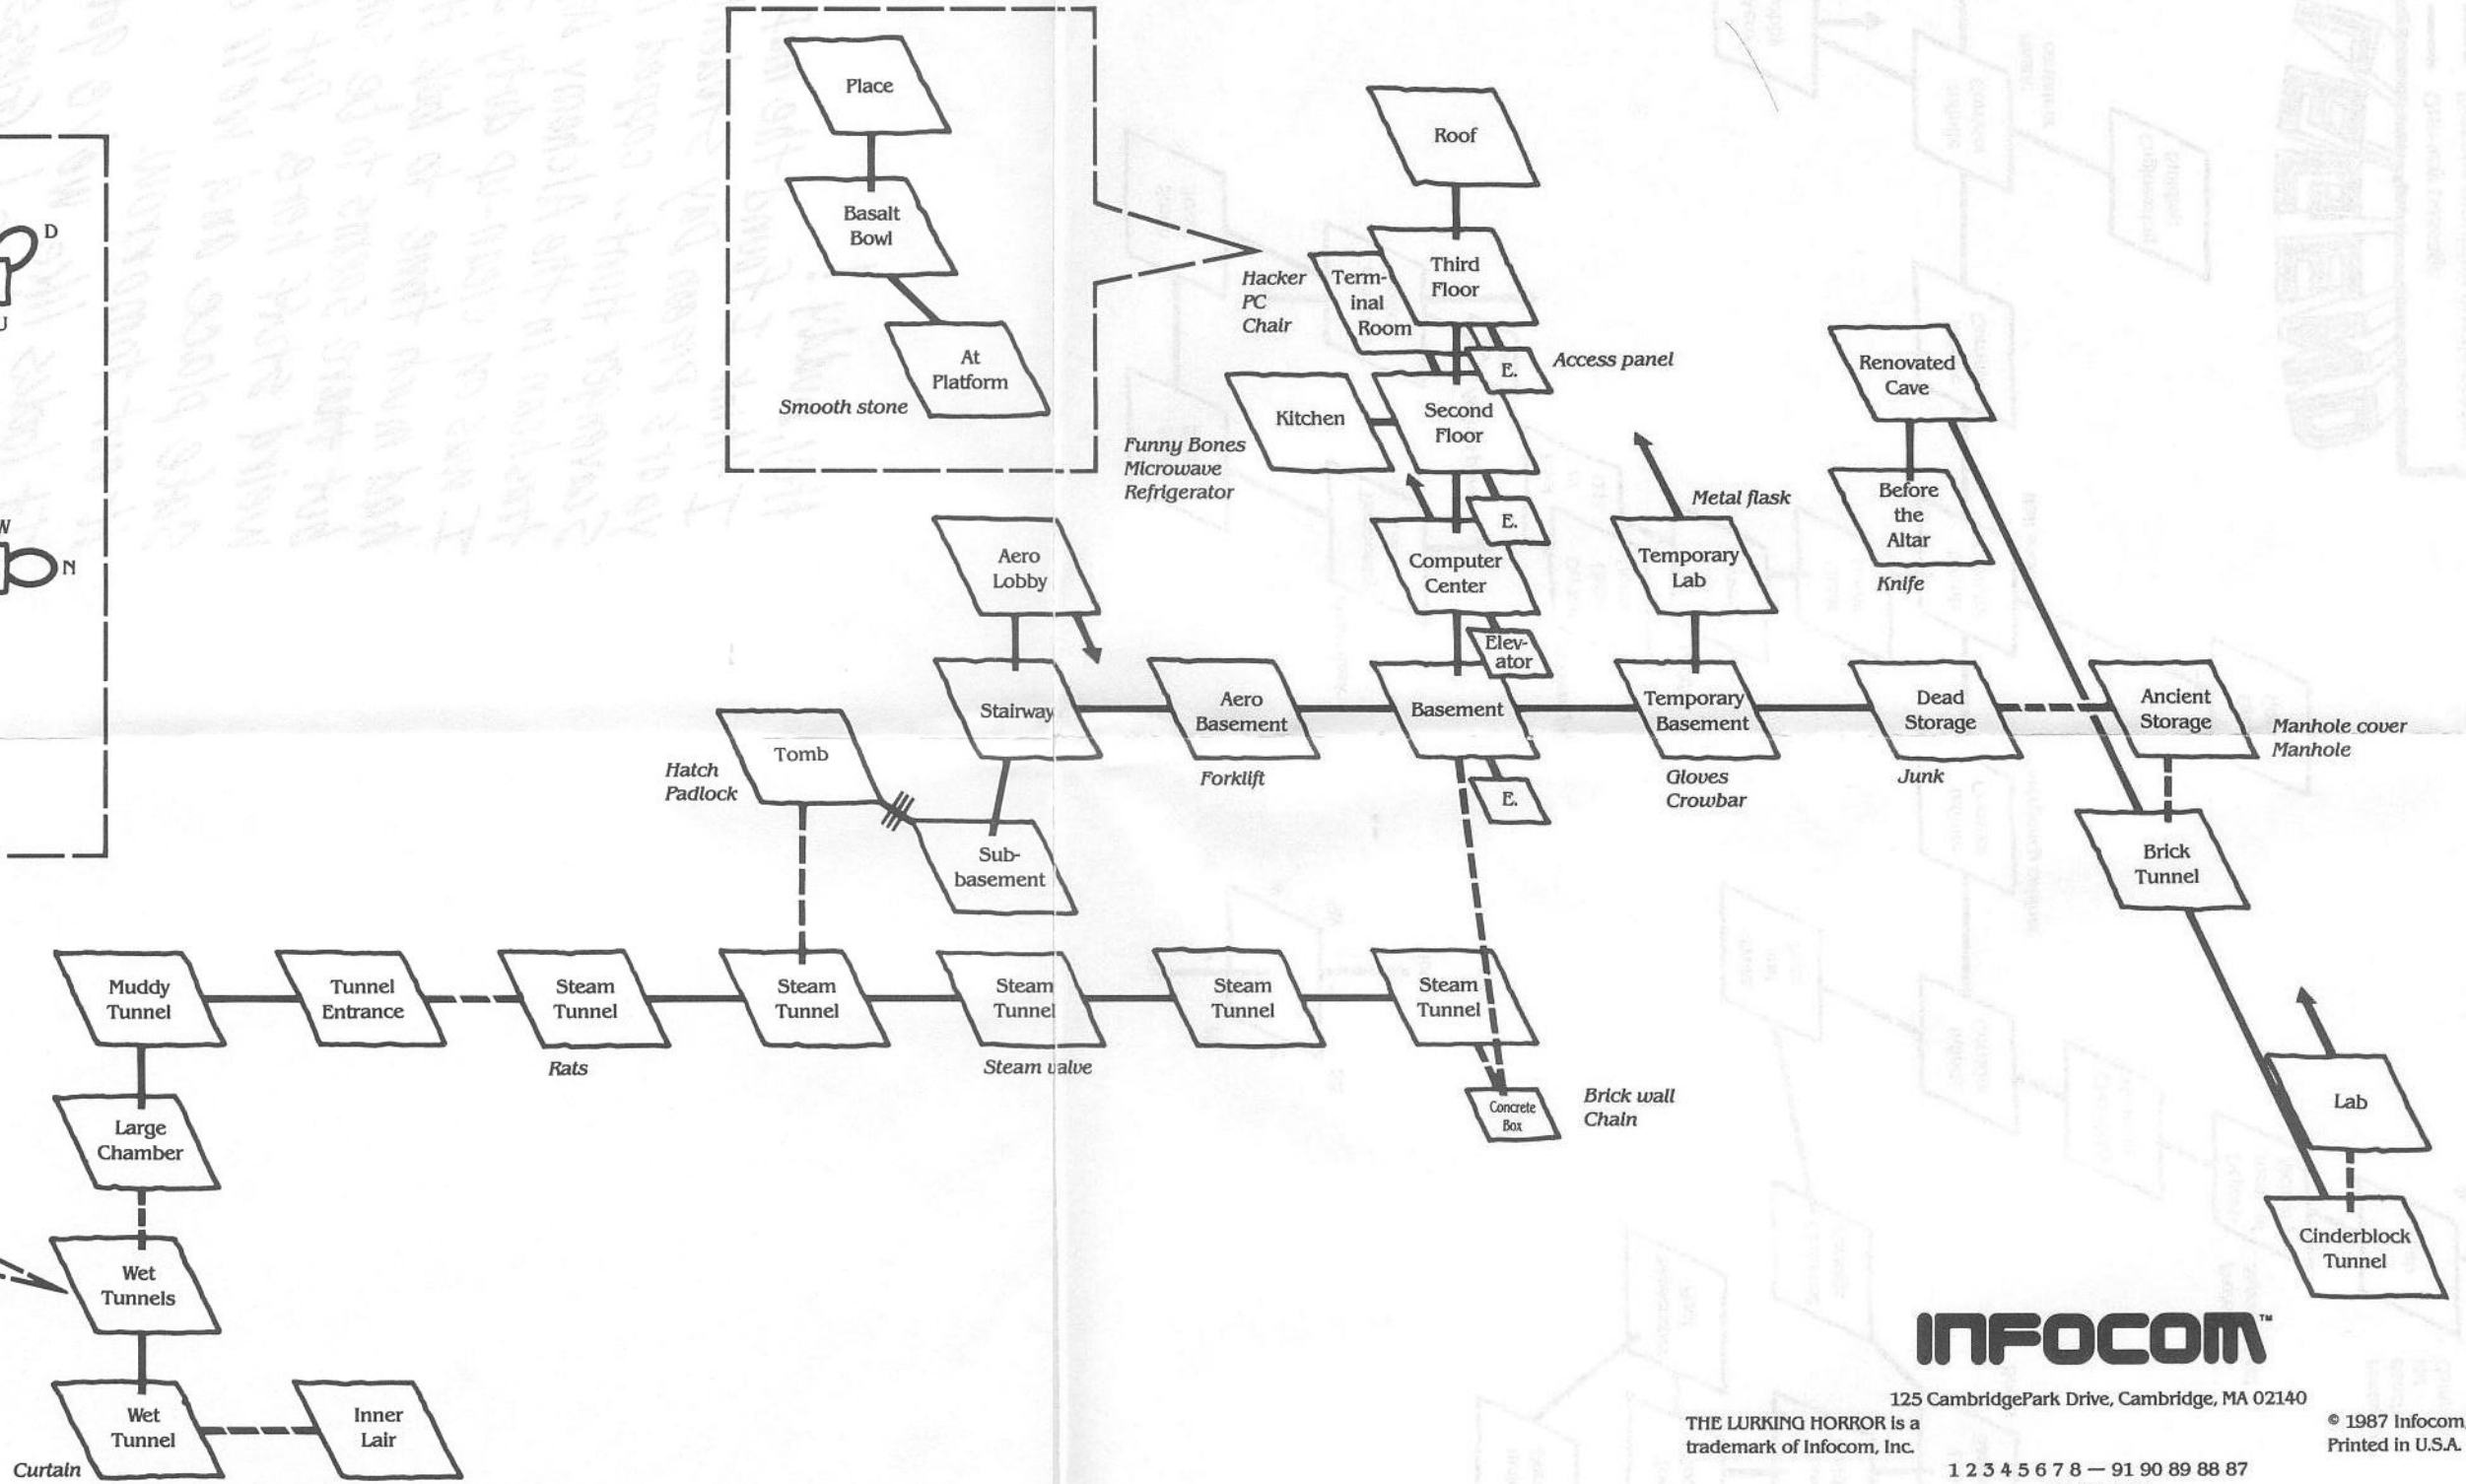

Hey, buddy!
I think I found the map for this
year's Pigeon Day Student-Faculty
Scavenger Hunt-- copped it from a
trashcan in the Alchemy Dept. when
I was on clean-up duty. I haven't
had much time to look it over,
but there seems to be some pretty
weird stuff here. Put it in a
safe place and we'll check
it out tomorrow.

It looks like we've got this
one sewed up! Guess this
is one of the benefits of
working your way through
G.U.E. Heh heh!

LURKING HORROR

LEGEND

- +— One-way passage
- - - Passage requiring puzzle-solving
- ▨ Restricted Passage
- Passage to another map section

Dream

INFOCOM™

125 CambridgePark Drive, Cambridge, MA 02140

THE LURKING HORROR is a trademark of Infocom, Inc.

© 1987 Infocom, Inc. Printed in U.S.A.

1 2 3 4 5 6 7 8 — 91 90 89 88 87
HB-1H1-MAP