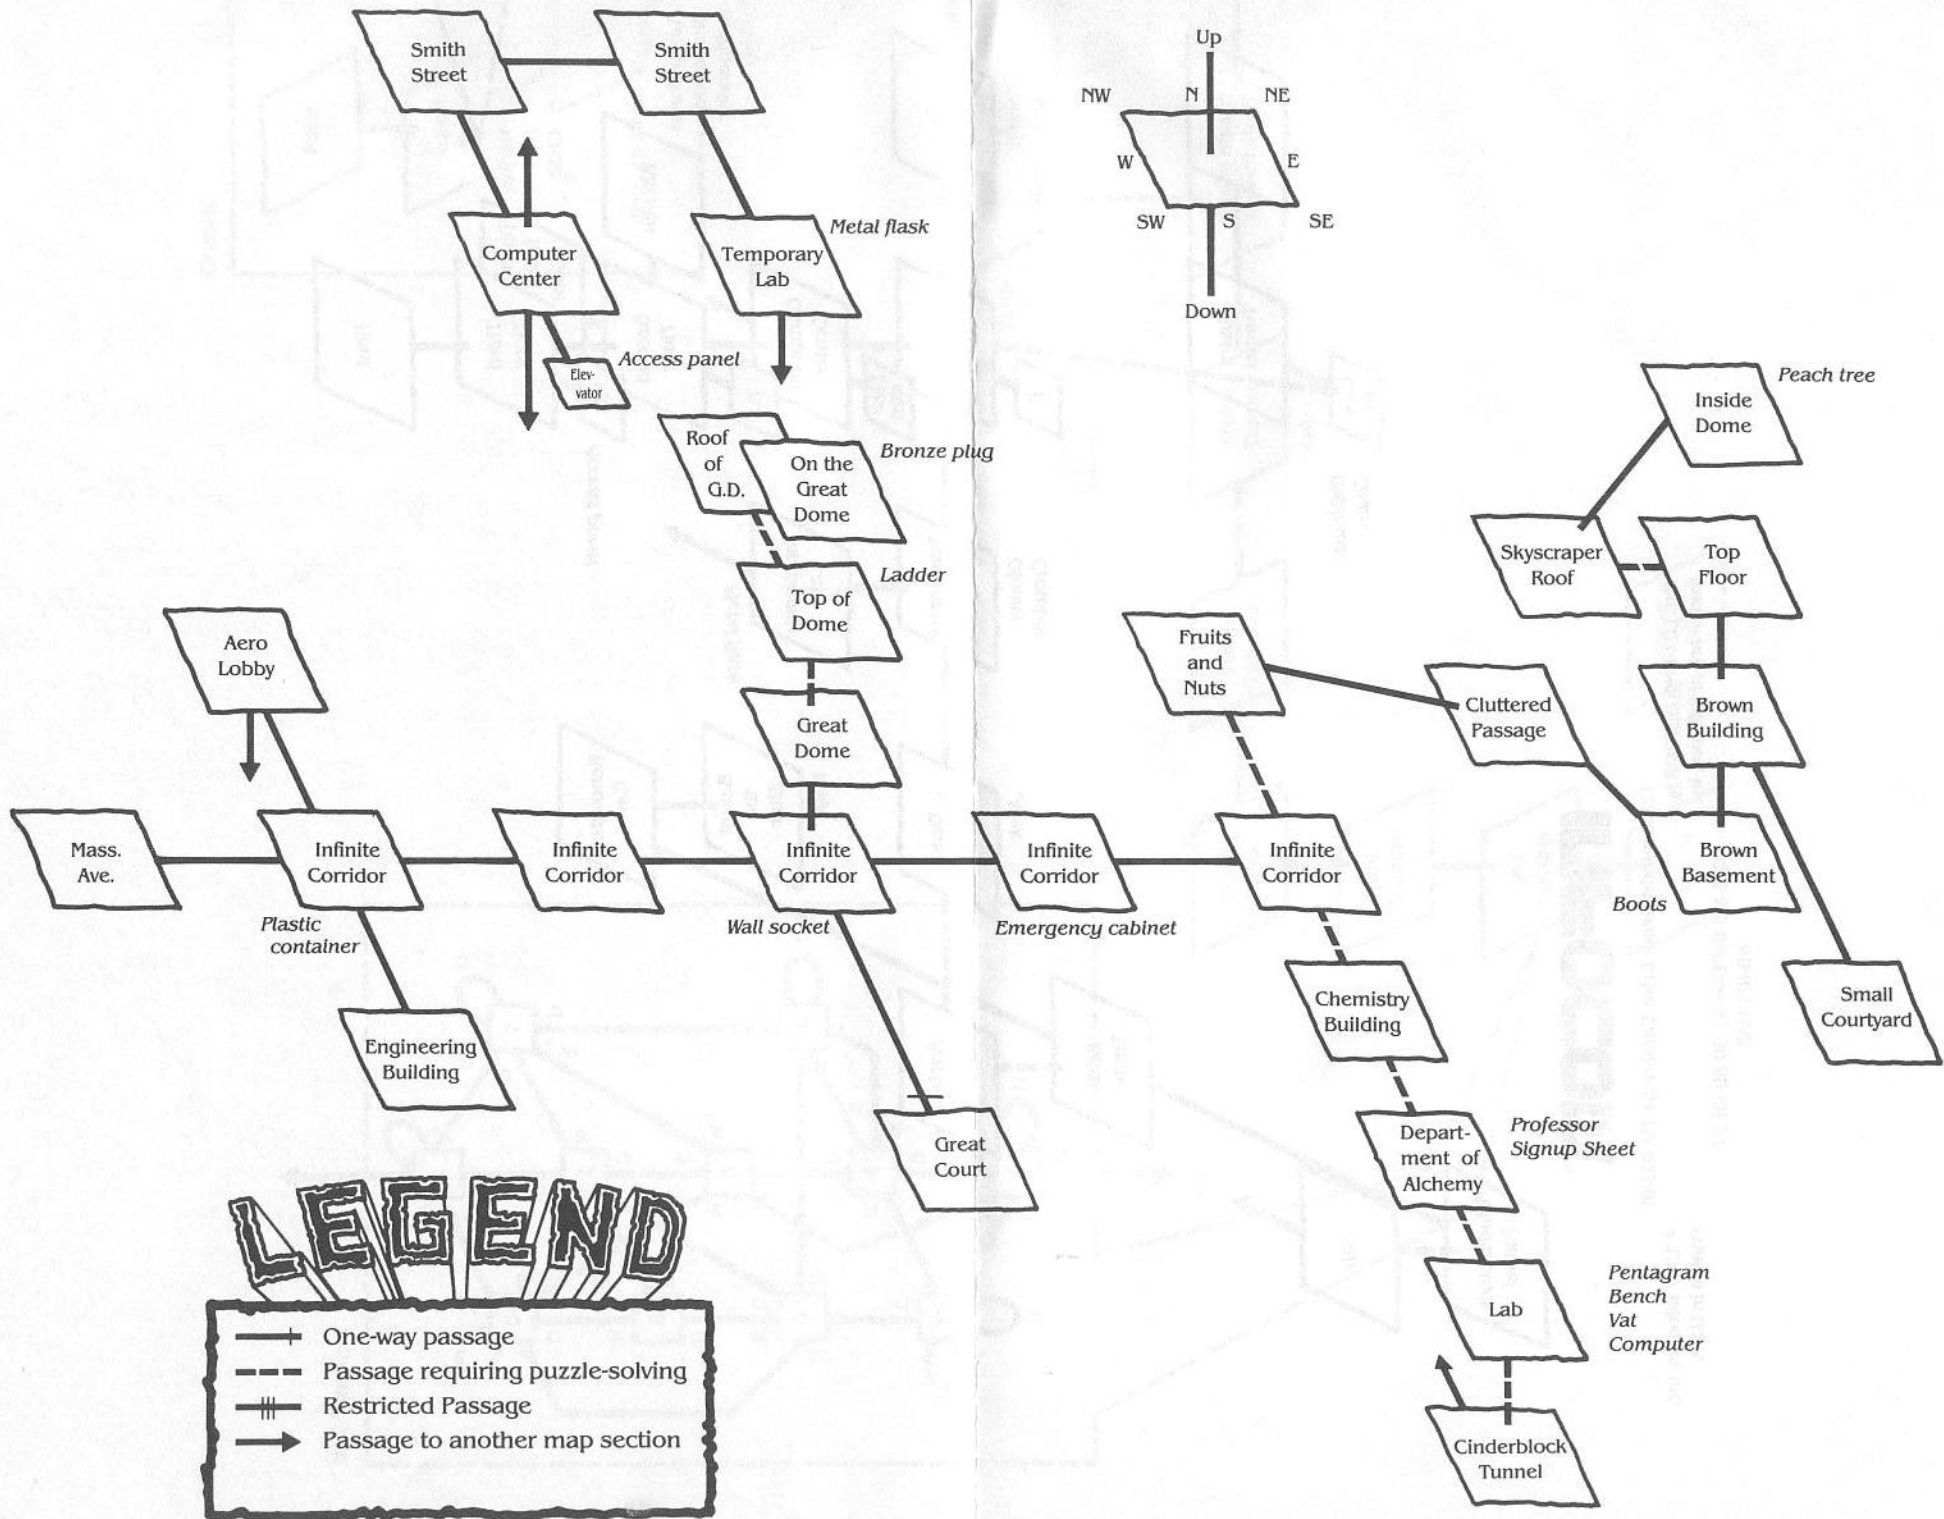

Hey, buddy!
I think I found the map for this
year's Pigeon Day Student-Faculty
Scavenger Hunt-- copped it from a
trashcan in the Alchemy Dept. when
I was on clean-up duty. I haven't
had much time to look it over,
but there seems to be some pretty
weird stuff here. Put it in a
safe place and we'll check
it out tomorrow.

It looks like we've got this
one sewed up! Guess this
is one of the benefits of
working your way through
G.U.E. Heh heh!

LURKING HORROR

LEGEND

- +— One-way passage
- - - Passage requiring puzzle-solving
- ▨ Restricted Passage
- Passage to another map section

Dream

INFOCOM™

125 CambridgePark Drive, Cambridge, MA 02140

THE LURKING HORROR is a trademark of Infocom, Inc.

© 1987 Infocom, Inc. Printed in U.S.A.

1 2 3 4 5 6 7 8 — 91 90 89 88 87
HB-1H1-MAP